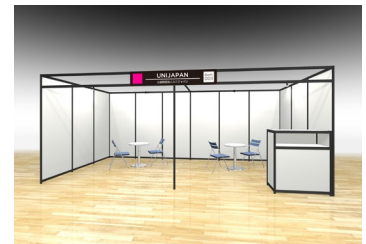

Package Booth 1

Booth size	W3m × D3m = 9m ² , H2400
Privileges	• Exhibitor ID badges (up to 5 badges) • Company information listing on the website • Access to the membership site "MY PAGE"
Included booth items	• Display board (W990mm×9) • Company plate (1) • Meeting table (1) • Chair (4) • Lockable cabinet (1) • Trash can (1) • Spotlight (3) • Dual-socket power outlet (100V/200W) (1)
Exhibition fee	■ Standard: 880,000 JPY (tax included) ■ Early bird: 550,000 JPY (tax included)
Additional exhibitor badge	7,260 JPY (tax included) per badge

Package Booth 2

Booth size	W6m × D3m = 18m ² , H2400
Privileges	• Exhibitor ID badges (up to 10 badges) • Company information listing on the website • Access to the membership site "MY PAGE"
Included booth items	• Display board (W990mm×12) • Company plate (1) • Meeting table (2) • Chair (8) • Lockable cabinet (1) • Trash can (1) • Spotlight (4) • Dual-socket power outlet (100V/200W) (2)
Exhibition fee	■ Standard: 1,650,000 JPY (tax included) ■ Early bird: 1,045,000 JPY (tax included)
Additional exhibitor badge	7,260 JPY (tax included) per badge