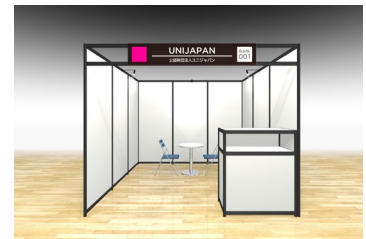

Package Booth 1

Booth size	W3m × D3m = 9m ² , H2400
Privileges	• Exhibitor ID badges (up to 5 badges) • Company information listing on the website • Access to the membership site "MY PAGE"
Included booth items	• Display board (W990mm×9) • Company plate (1) • Meeting table (1) • Chair (4) • Lockable cabinet (1) • Trash can (1) • Spotlight (3) • Dual-socket power outlet (100V/200W) (1)
Exhibition fee	■ Standard: 880,000 JPY (tax included) ■ Early bird: 550,000 JPY (tax included)
Additional exhibitor badge	7,260 JPY (tax included) per badge

Package Booth 2

Booth size	W6m × D3m = 18m ² , H2400
Privileges	• Exhibitor ID badges (up to 10 badges) • Company information listing on the website • Access to the membership site "MY PAGE"
Included booth items	• Display board (W990mm×12) • Company plate (1) • Meeting table (2) • Chair (8) • Lockable cabinet (1) • Trash can (1) • Spotlight (4) • Dual-socket power outlet (100V/200W) (2)
Exhibition fee	■ Standard: 1,650,000 JPY (tax included) ■ Early bird: 1,045,000 JPY (tax included)
Additional exhibitor badge	7,260 JPY (tax included) per badge